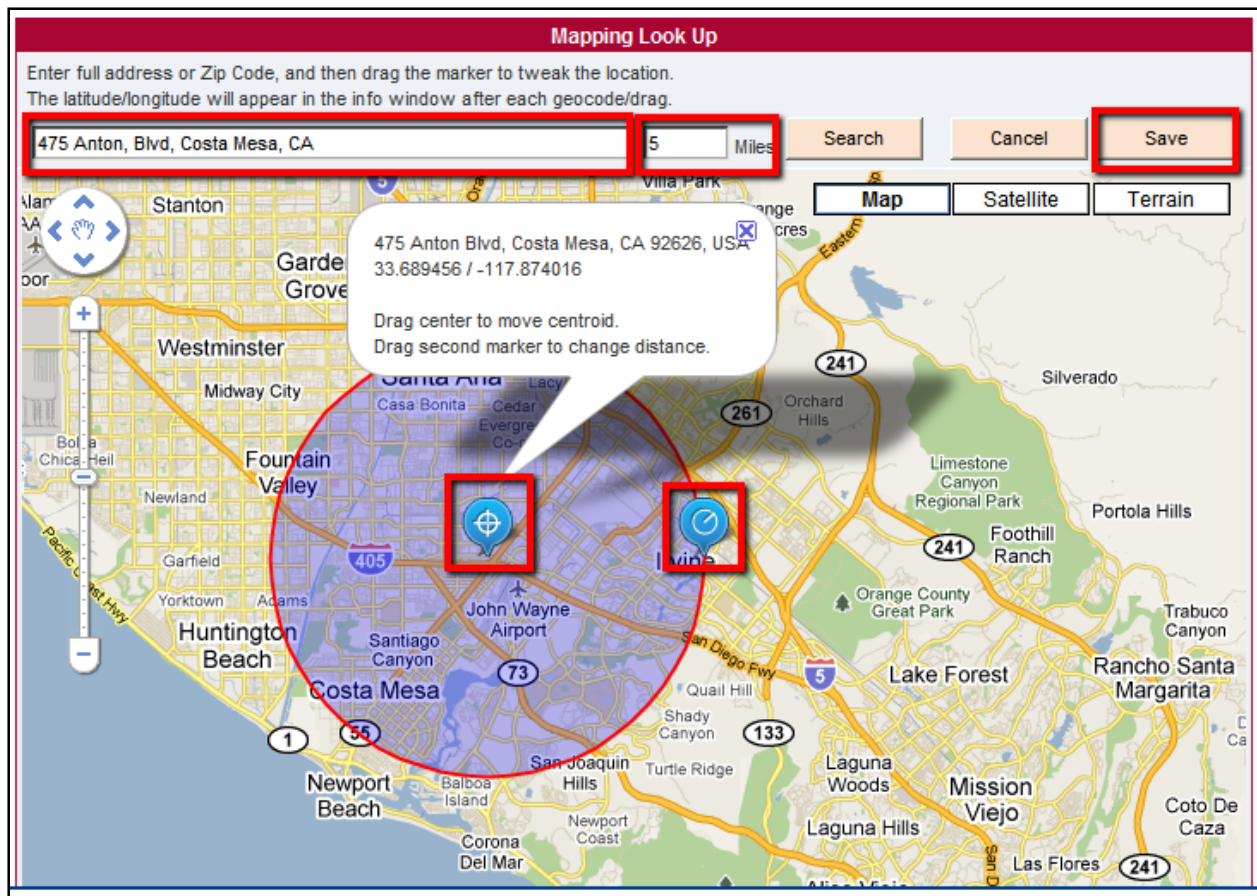

The new lookup is a convenient visualization tool for selecting radial locations. This new feature allows you to:

- Actually see the radial location and visually confirm your selection
- Adjust your selection on-the-fly by clicking and dragging markers on a map
- Specify the centroid of a radius count with the highest accuracy
- Use the versatile navigation options of Google Maps technology
- Switch between regular street map, satellite image and street map with terrain

Start using this new feature today!

To start using Mapping Lookup:

1. Select “**Point on a Map**”
2. Then click on the “**Open a Map**” button

Geographical Radius Selections

Selecting geography based on a radius allows you to target the closest records around a center point. You can use the look-up option to retrieve the ZIP, ZIP+Carrier Route, ZIP+4 or Lat/Long for any USPS valid address.

A radius can be the only geographical selection on a single count.

Step 1	Choose miles or quantity
	<input checked="" type="radio"/> Miles <input type="radio"/> Quantity
Step 2	Choose centroid to use
	<input type="radio"/> ZIP <input type="radio"/> ZIP + Carrier Route <input type="radio"/> ZIP + 4 <input checked="" type="radio"/> NEW! Point on a Map (Recommended) what is it?
Step 3	Enter the data
	Latitude <input type="text"/> Longitude <input type="text"/> <input type="button" value="Open a Map"/> Miles/Qty <input type="text"/>
Option:	<input type="checkbox"/> Do not cross state lines

3. Define your centroid, you can enter an address or just a ZIP Code™
4. Enter radial distance in miles and then click “**Search**”
5. Drag the blue markers to move your centroid and adjust your radial distance
6. Click “**Save**” to save your selections